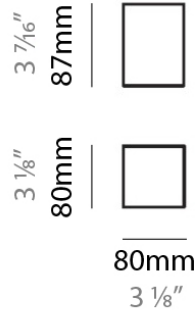

PROJECT	_____
TYPE	_____
NOTES	_____
QUANTITY	_____
DATE	_____

TWO SURFACE

D82165

GENERAL

Series: Two
Brand: Panzeri
Division: Design
Mounting Type: Surface
Mounting Location: Ceiling
Subcategory: Downlight

PHYSICAL

Shape: Cube
Length (mm): 80
Length (in): 3 1/8
Width (mm): 80
Width (in): 3 1/8
Height (mm): 87
Height (in): 3 1/2
Light Distribution: Downlight
Weight (kg): 1.4
Weight (lbs): 3
Fixture Material: Aluminum

ELECTRICAL

Number of Lamps: 1
Lamp Type: LED Retrofit / Halogen
Lamp Shape: MR16
Bulb Included: Bulb Not Included
Total Output Wattage (W): 6 / 50
Max. Wattage Per Lamp (W): 6 / 50
Lamp Base: GU10
Input Voltage (V): 120

LED

OPTICAL

RATINGS AND CERTIFICATIONS

Certified By: CSA Certified to UL and CSA Standards
IP rating: IP20