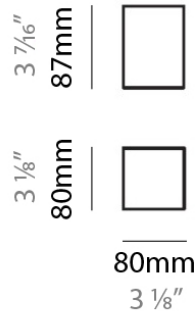

TWO SURFACE

D82164

GENERAL

Series: Two
Brand: Panzeri
Division: Design
Mounting Type: Surface
Mounting Location: Ceiling
Subcategory: Downlight

PHYSICAL

Shape: Cube
Length (mm): 80
Length (in): 3 1/8"
Width (mm): 80
Width (in): 3 1/8"
Height (mm): 87
Height (in): 3 1/2"
Light Distribution: Downlight
Weight (kg): 1.4
Weight (lbs): 3
Fixture Finish: PAL
Fixture Material: Aluminum

ELECTRICAL

Number of Lamps: 1
Lamp Type: LED Retrofit / Halogen
Lamp Shape: MR16
Bulb Included: Bulb Not Included
Total Output Wattage (W): 6 / 50
Max. Wattage Per Lamp (W): 6 / 50
Lamp Base: GU10
Input Voltage (V): 120

LED

OPTICAL

RATINGS AND CERTIFICATIONS

Certified By: CSA Certified to UL and CSA Standards
IP rating: IP20